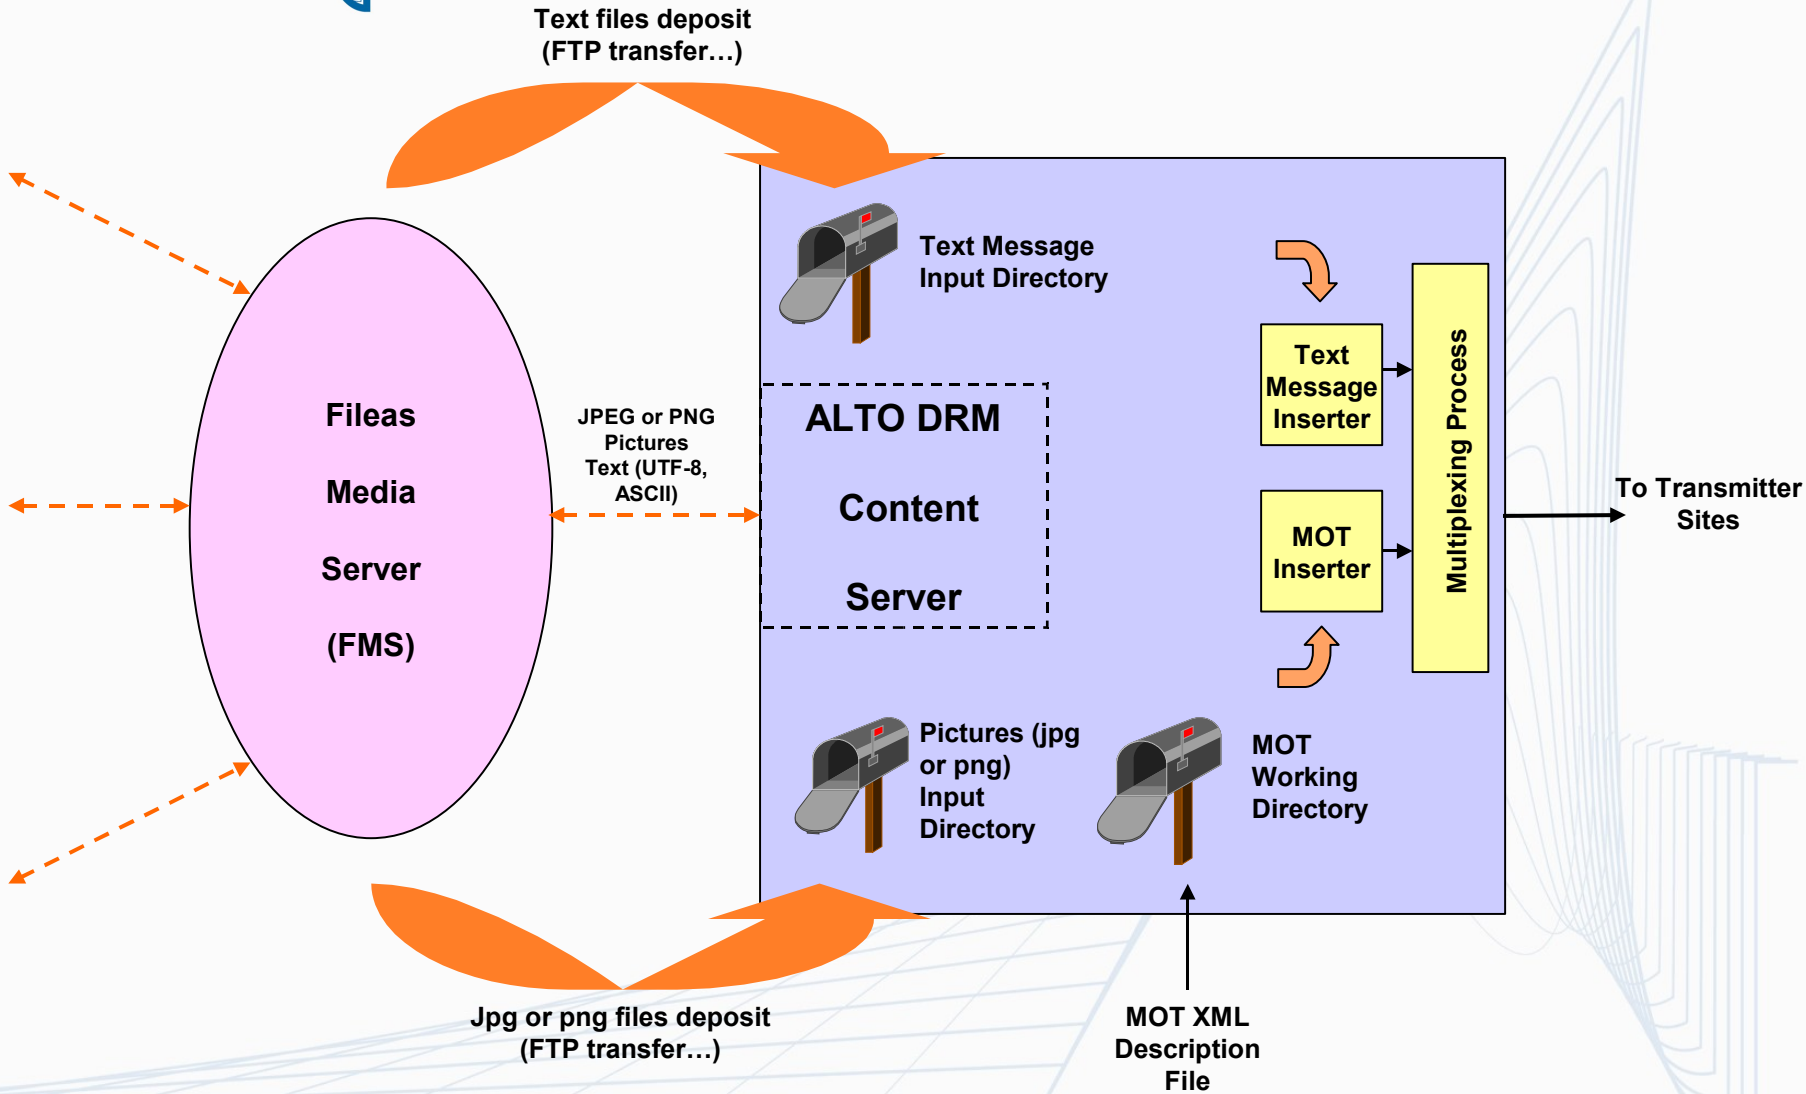

The Specialist of Digital Radio Transmission Systems

- **Data Transmission over DRM** -
- **Fileas Media Server (FMS)** -

Standard Features:

- ✓ One Channel Management
- ✓ Dynamic Text and Pictures profiles
- ✓ Profiles automatic scheduling
- ✓ User profiles Administration

Optional Features:

- ✓ Up to four channels Management

Radio Application examples:

- ✓ Song Title and Singer (from Radio Automation Software)
- ✓ Pictures and text associated to radio programs
- ✓ Logo and advertising
- ✓ Information such as News, Wheather Forecast, Stock Exchange, Traffic...

Application Software main features:

- ✓ 'WYSIWIG' authoring tool
- ✓ Dynamic content management tools (periodic, automatic and programmable update of content)
- ✓ Web Site snapshot and RSS feeds (with Title, Articles and Pictures)

The screenshot shows the Fileas software interface. At the top left is the 'Fileas' logo. The main area is titled 'Profile News' and features a central image of a television set displaying a CD cover for 'Chaman of swings Live in Paris'. The background of the page is a collage of images including a person on a globe, a 'CONFERENCE' sign, and a 'PUBLIC' sign. Below the main image is a 'Last news' section with a text snippet about Philadelphia's wireless Internet project. On the right side, there is a 'Hide boxes' menu with options for 'Author & Title', 'External images', 'Internal images', 'Texts', and 'News'. On the left side, there are control buttons for 'Background image', 'Image modulation', 'Grid', 'Reinitialize', 'OK', and 'Cancel'. Several yellow callout boxes with arrows point to specific elements: 'CD Cover from Automation Software' points to the CD cover on the TV; 'Background image' points to the overall page background; 'Information Source & Type Definition' points to the 'News' option in the 'Hide boxes' menu; 'Text from Automation Software' points to the news text; and 'News from RSS feeds' points to the news text.