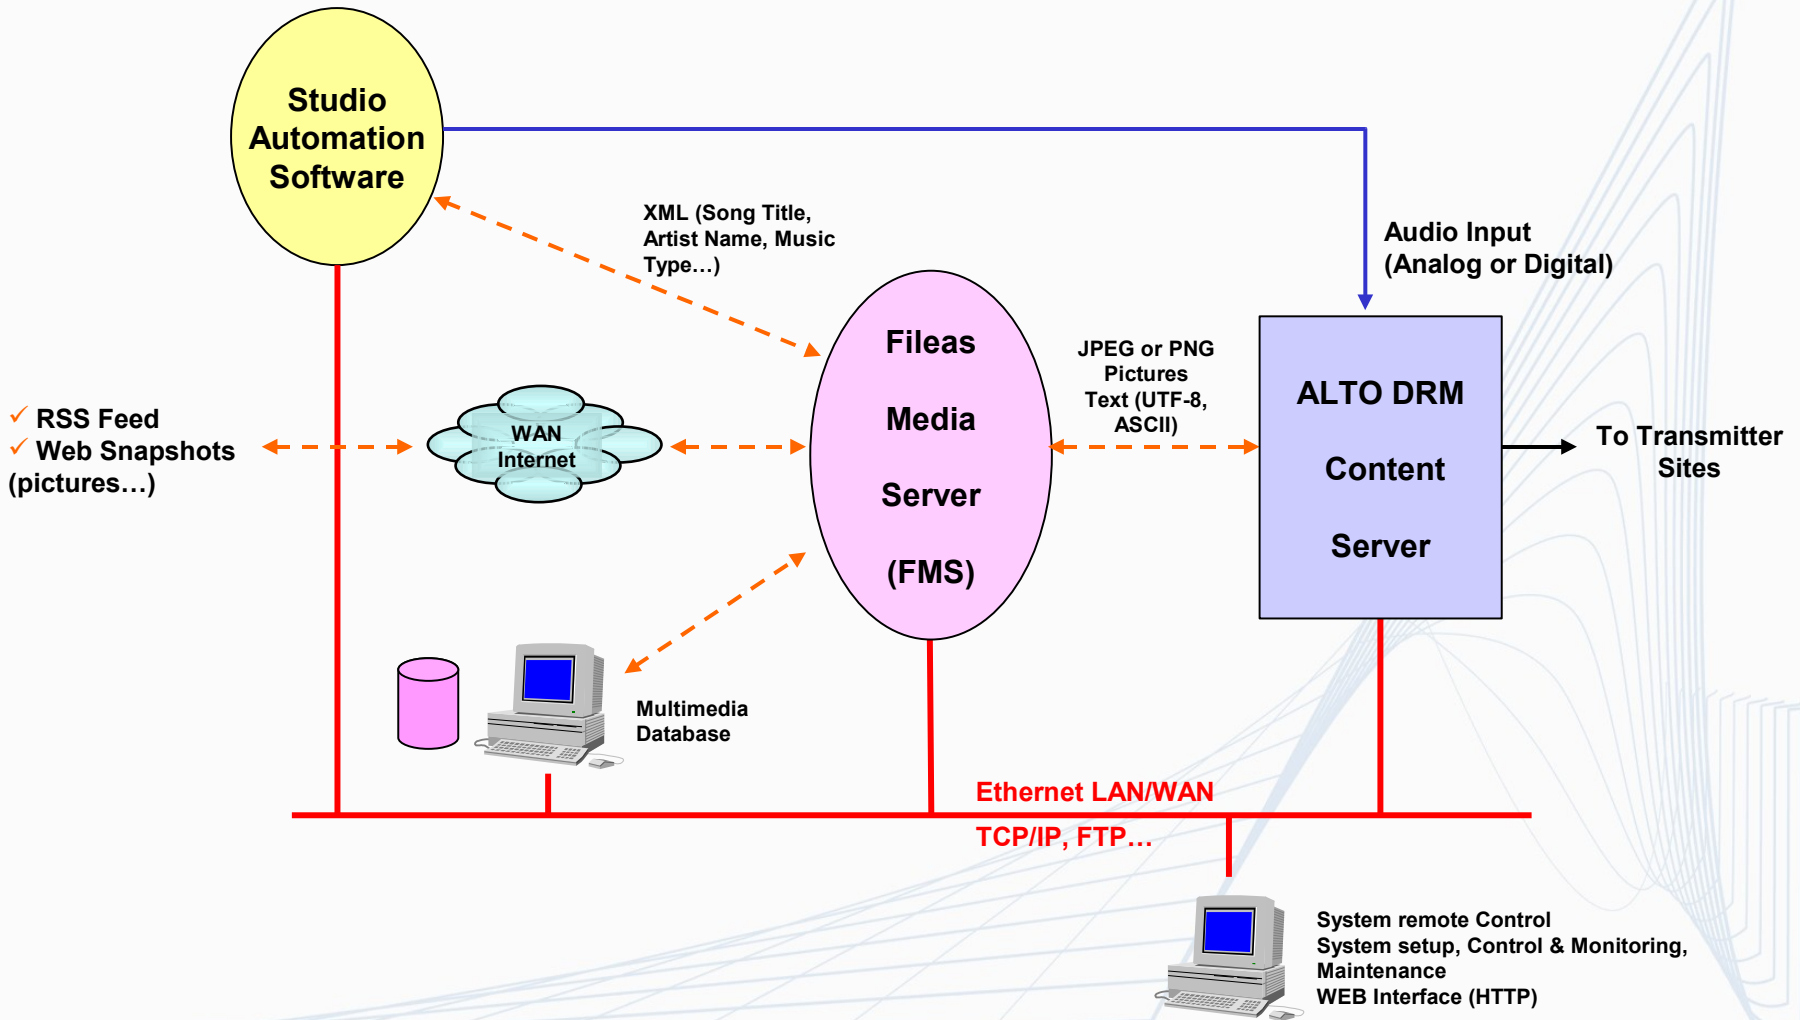

The Specialist of Digital Radio Transmission Systems

- **Data Transmission over DRM** -
- **Fileas Media Server (FMS)** -

Standard Features:

- ✓ One Channel Management
- ✓ Dynamic Text and Pictures profiles
- ✓ Profiles automatic scheduling
- ✓ User profiles Administration

Optional Features:

- ✓ Up to four channels Management

Radio Application examples:

- ✓ Song Title and Singer (from Radio Automation Software)
- ✓ Pictures and text associated to radio programs
- ✓ Logo and advertising
- ✓ Information such as News, Wheather Forecast, Stock Exchange, Traffic...

Application Software main features:

- ✓ 'WYSIWIG' authoring tool
- ✓ Dynamic content management tools (periodic, automatic and programmable update of content)
- ✓ Web Site snapshot and RSS feeds (with Title, Articles and Pictures)

The screenshot shows the Fileas software interface. At the top left is the 'Fileas' logo. The main area is titled 'Profile News' and features a central image of a television set displaying a CD cover for 'Chaman of swings Live in Paris'. The background of the page is a collage of images including a person on a globe, a 'CONFERENCE' sign, and a 'PUBLIC' sign. Below the main image is a 'Last news' section with a text snippet about Philadelphia's wireless Internet project. On the right side, there is a 'Hide boxes' menu with options for 'Author & Title', 'External images', 'Internal images', 'Texts', and 'News'. On the left side, there are control buttons for 'Background image', 'Image modulation', 'Grid', 'Reinitialize', 'OK', and 'Cancel'. Several yellow callout boxes with arrows point to specific elements: 'CD Cover from Automation Software' points to the CD cover on the TV; 'Background image' points to the overall page background; 'Information Source & Type Definition' points to the 'News' option in the 'Hide boxes' menu; 'Text from Automation Software' points to the news text; and 'News from RSS feeds' points to the news text.